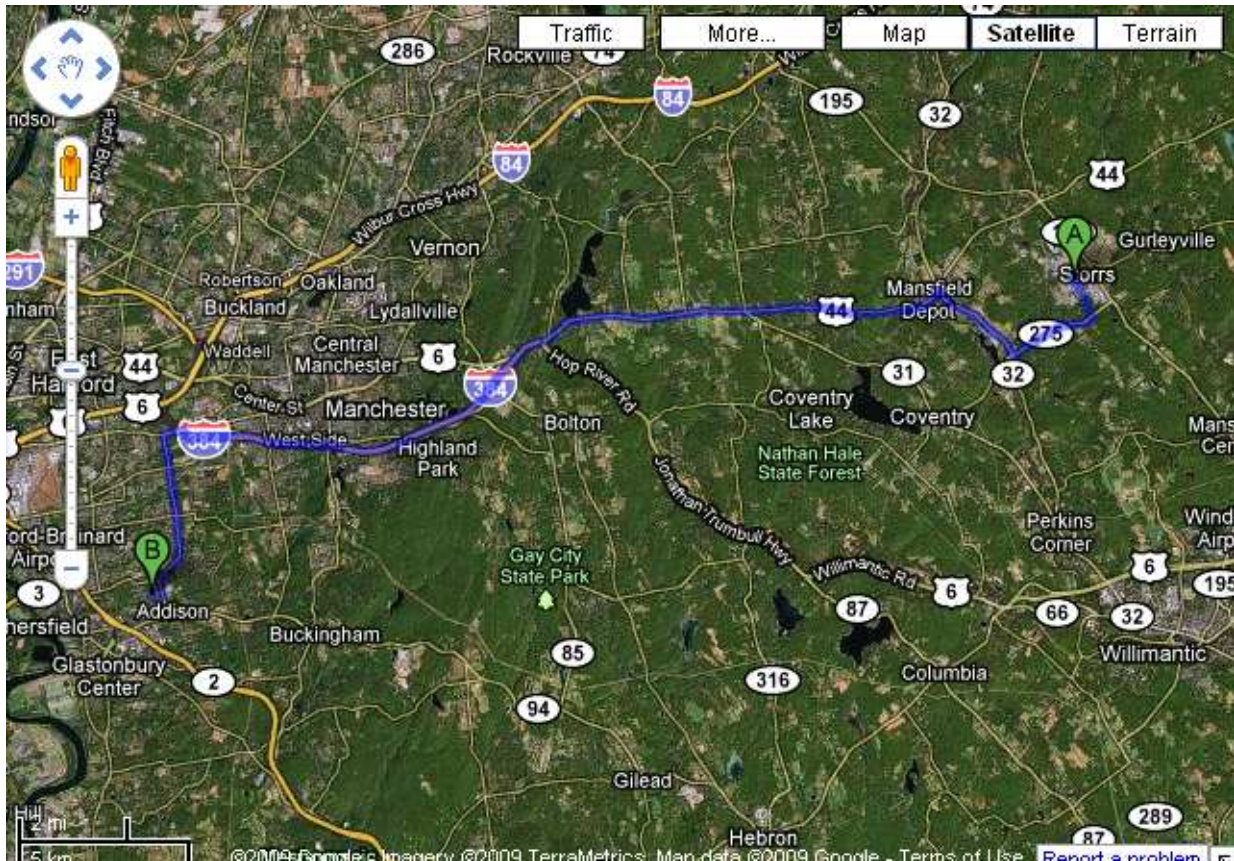

Driving directions to Z-Rink
 From UConn Student Union
23.1 mi – about 38 mins

 2110 Hillside Rd
 Storrs, CT 06269

1. Head **southeast** on **Hillside Rd** toward **Fairfield Rd** 0.4 mi
2. Slight **right** at **Hillside Cir** 0.2 mi
3. Continue onto **Westwood Rd** 0.2 mi
4. Turn **right** at **CT-275 W/S Eagleville Rd** 1.7 mi
5. Turn **right** at **CT-32 N/Stafford Rd** 1.9 mi
6. Turn **left** at **Middle Turnpike/US-44 W/US-44 Alt W**
 Continue to follow US-44 W/US-44 Alt W 8.0 mi
7. Continue onto **I-384 W** 6.7 mi
8. Take exit **1** for **Spencer St** toward **Silver Ln** 0.2 mi
9. Turn **left** at **Spencer St** 0.2 mi
10. Continue onto **Silver Ln** 0.2 mi
11. Turn **left** at **Oak St** 2.2 mi

12. Continue onto **Addison Rd** 0.6 mi
13. Turn **left** to stay on **Addison Rd** 0.3 mi
14. Take the 1st **right** onto **Eastern Blvd** 0.2 mi
Destination will be on the left

 259 Eastern Blvd
Glastonbury, CT 06033