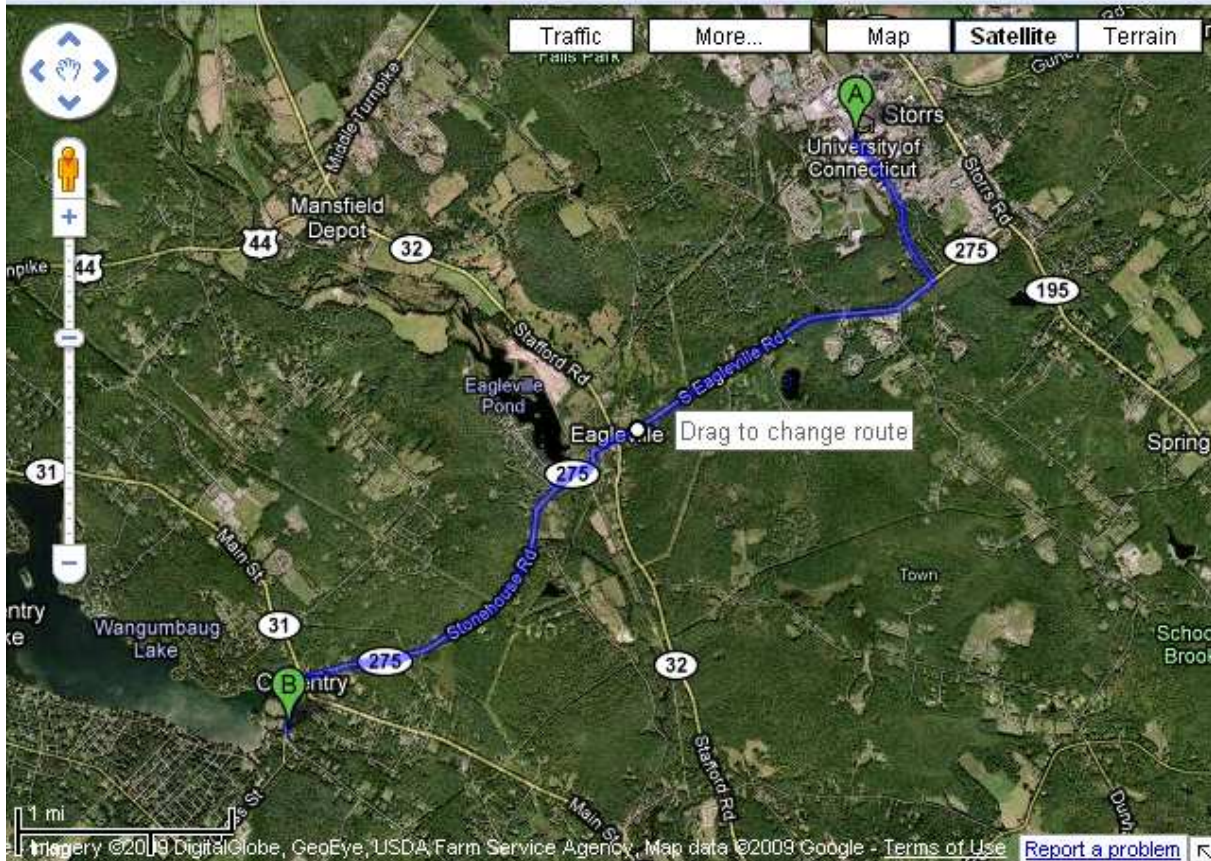

Driving directions to Patriot's Park
 From UConn Student Union
4.7 mi – about 10 mins

2110 Hillside Rd
 Storrs, CT 06269

1. Head **southeast** on **Hillside Rd** toward **Fairfield Rd** 0.4 mi
 2. Slight **right** at **Hillside Cir** 0.2 mi
 3. Continue onto **Westwood Rd** 0.2 mi
 4. Turn **right** at **CT-275 W/S Eagleville Rd** 1.8 mi
 5. Turn **left** to stay on **CT-275 W/S Eagleville Rd** 92 ft
 6. Turn **right** to stay on **CT-275 W/S Eagleville Rd** 1.9 mi
 7. Continue onto **Stonehouse Rd** 141 ft
 8. Turn **left** at **Lake St** 0.2 mi
- Destination will be on the right