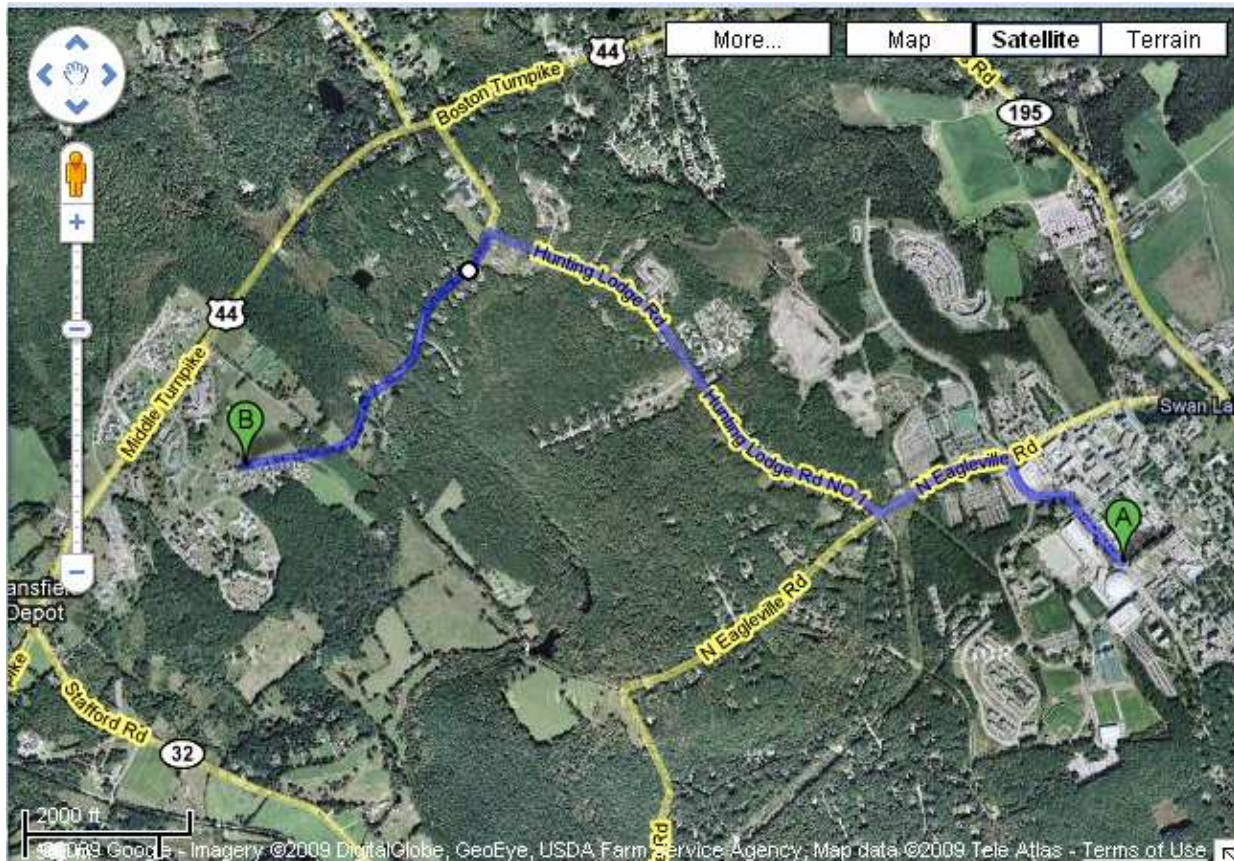

Driving directions to Club Sports Depot Field
 From UConn Student Union
2.7 mi – about 7 mins

UConn Student Union
 2110 Hillside Rd, CT 06269

1. Head **northwest** on **Hillside Rd** toward **Glenbrook Rd** 0.4 mi
2. Turn **left** at **N Eagleville Rd** 0.3 mi
3. Turn **right** at **Hunting Lodge Rd** 1.2 mi
4. Turn **left** at **Birch Rd** 0.6 mi
5. Continue on **Weaver Rd** 0.2 mi

Club Sports Depot Field
 1 Bourne Place
 CT 06268