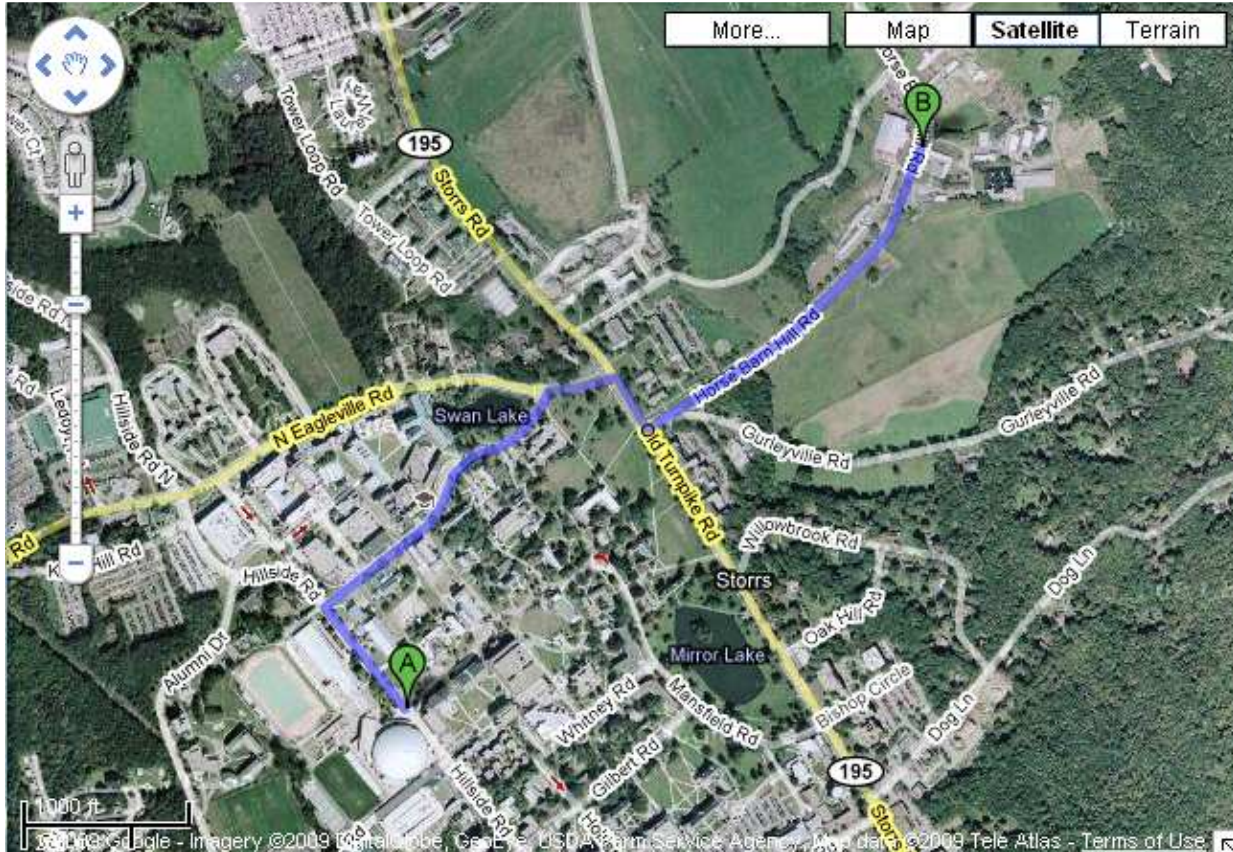

Driving directions to Horsebarn Hill Arena  
 From UConn Student Union  
 1.1 mi – about 4 mins

UConn Student Union  
 2110 Hillside Rd, CT 06269

1. Head **northwest** on **Hillside Rd** toward **Glenbrook Rd** 0.1 mi
  2. Turn **right** at **Glenbrook Rd** 0.4 mi
  3. Turn **right** at **N Eagleville Rd** 420 ft
  4. Turn **right** at **CT-195/Stors Rd** 367 ft
  5. Turn **left** at **Horse Barn Hill Rd** 0.5 mi
- Destination will be on the left

Horsebarn Hill Arena  
 3107 Horse Barn Hill Rd  
 University Of Ct, CT 06269