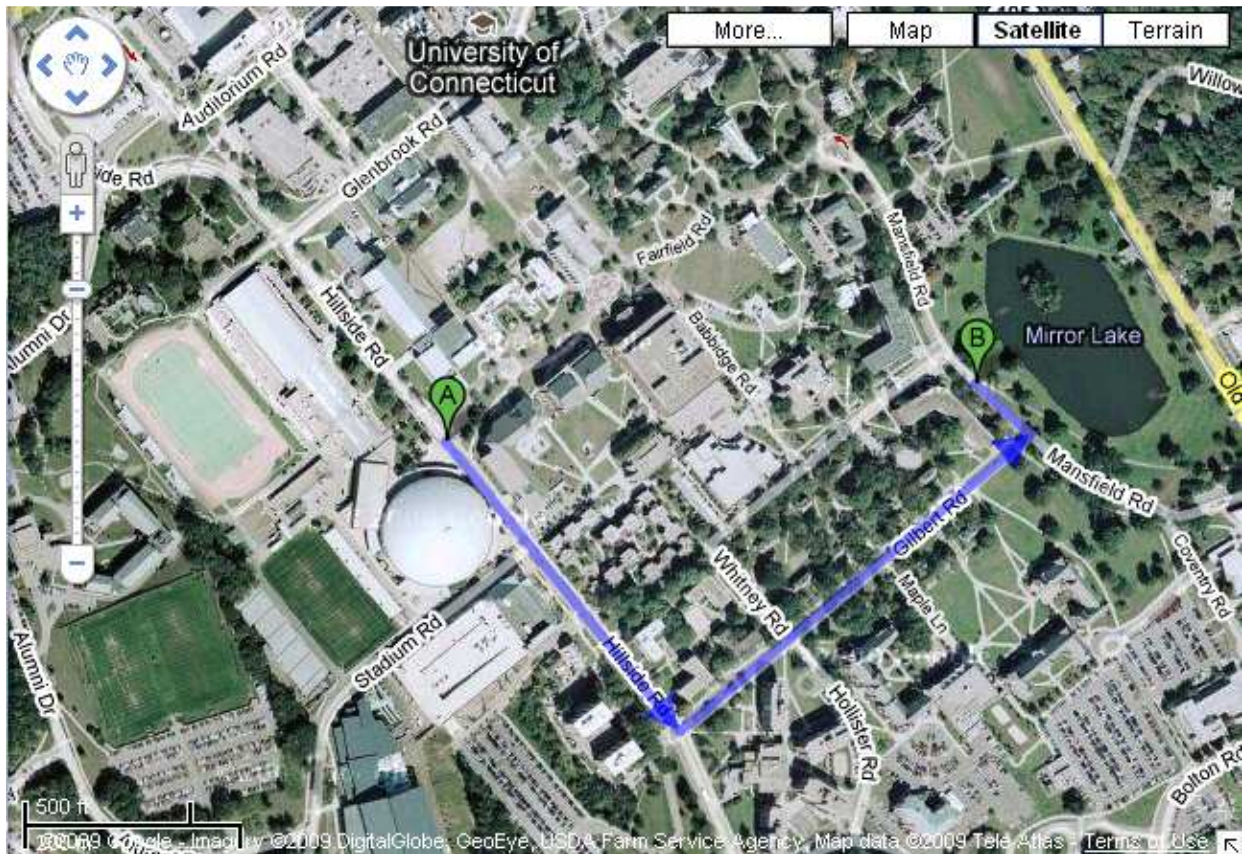

Driving directions to Hawley Armory
From UConn Student Union
0.5 mi – about 1 min

UConn Student Union
2110 Hillside Rd, CT 06269

1. Head **southeast** on **Hillside Rd** toward **Stadium Rd** 0.2 mi
2. Turn **left** at **Gilbert Rd** 0.3 mi
3. Turn **left** at **Mansfield Rd** 233 ft