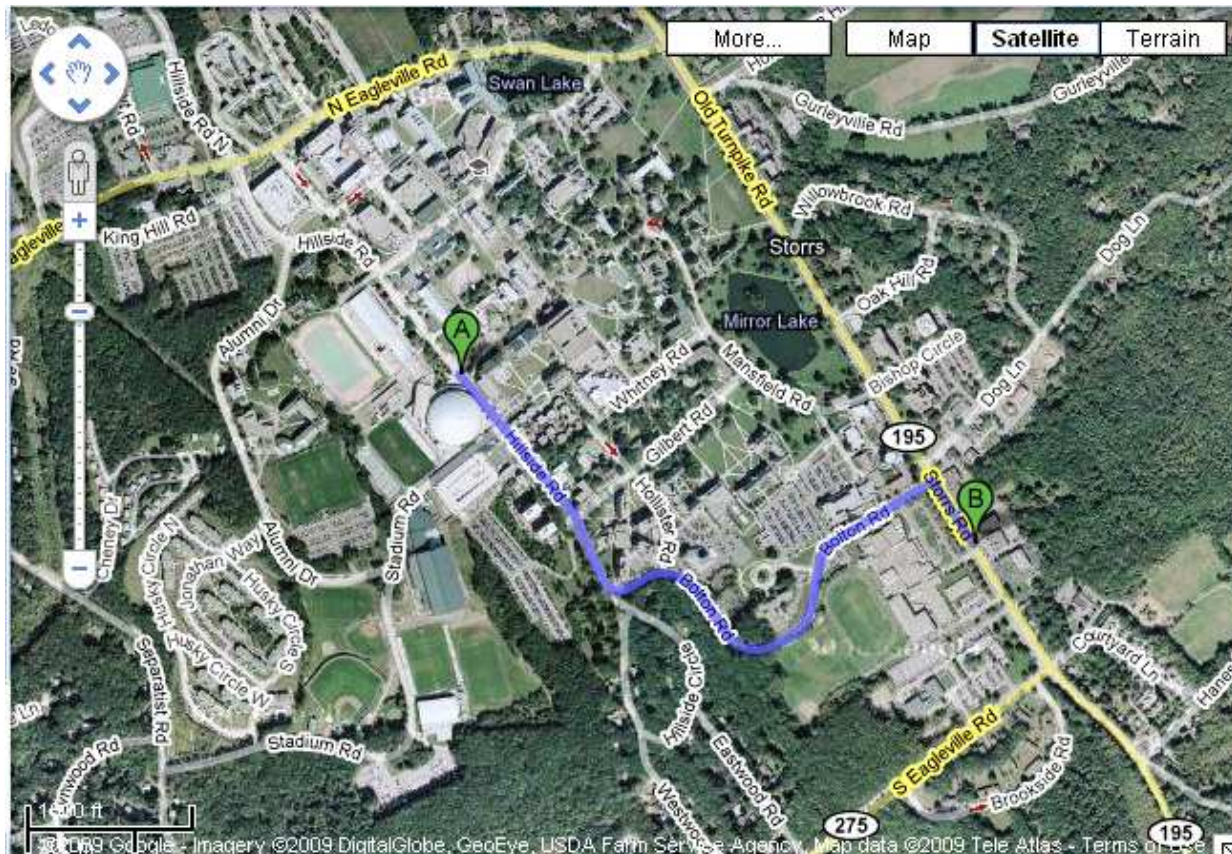

Driving directions to E.O. Smith High School  
From UConn Student Union  
**0.9 mi – about 2 mins**

 UConn Student Union  
2110 Hillside Rd, CT 06269

1. Head **southeast** on **Hillside Rd** toward **Stadium Rd** 0.3 mi
2. Turn **left** at **Bolton Rd** 0.5 mi
3. Turn **right** at **CT-195/Storrs Rd** 459 ft

 E.O. Smith High School  
1235 Storrs Rd  
Storrs Mansfield, CT 06268