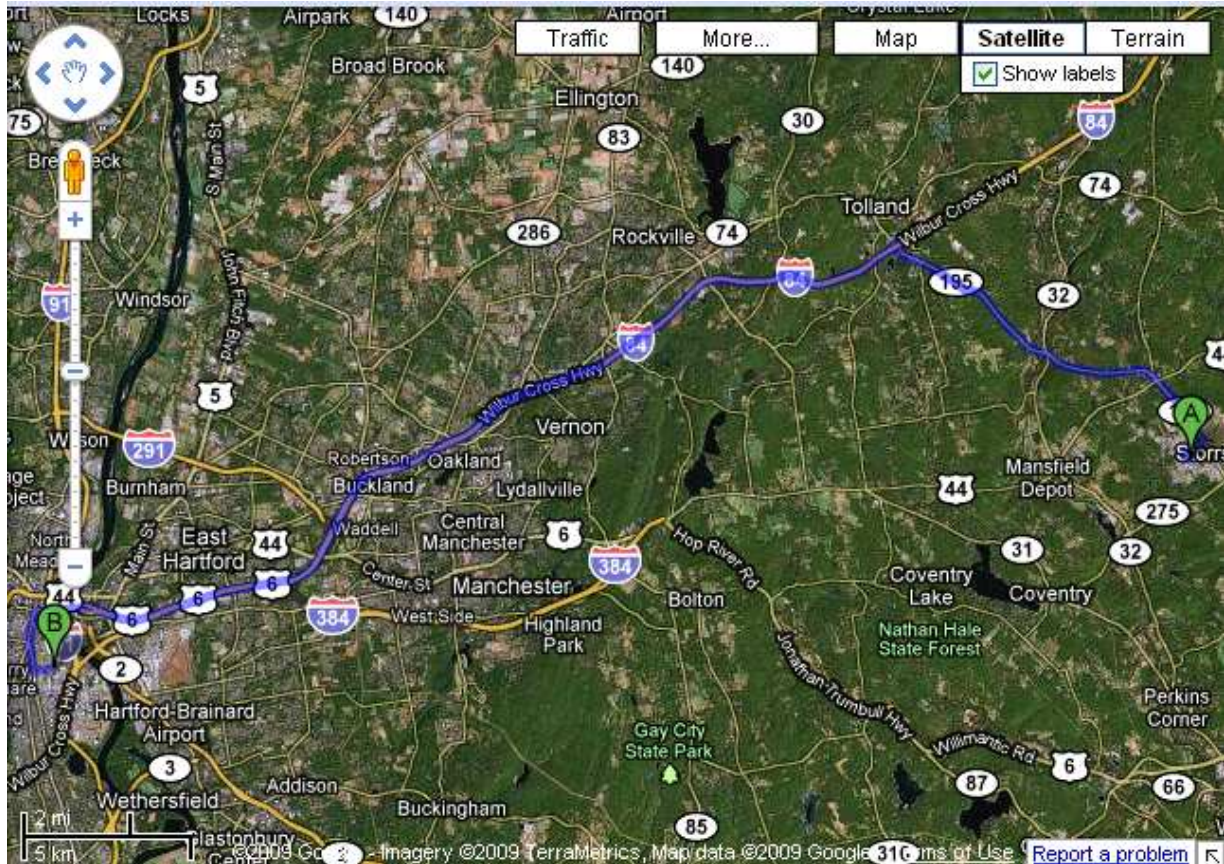

Driving directions to Colt Park
 From UConn Student Union
28 mi – about 39 mins

2110 Hillside Rd
 Storrs, CT 06269

1. Head **northwest** on **Hillside Rd** toward **Glenbrook Rd** 463 ft
2. Turn **right** at **Glenbrook Rd** 0.4 mi
3. Turn **right** at **N Eagleville Rd** 410 ft
4. Turn **left** at **CT-195 N/Storrs Rd** 7.3 mi
5. Turn **left** to merge onto **I-84 W** 17.6 mi
6. Take exit **54** on the **left** toward **Downtown/Hartford** 0.4 mi
7. Merge onto **CT-2 W** 0.4 mi
8. Continue onto **State St** 0.1 mi
9. **State St** turns slightly **left** and becomes **American Row** 131 ft
10. Turn **right** at **Central Row** 404 ft
11. Turn **left** at **Main St** 0.7 mi
12. Continue onto **Wethersfield Ave** 0.4 mi
13. Turn **left** at **Wawarme Ave** 0.3 mi

Colt Park
 92 Wethersfield Ave
 Hartford, CT 06114